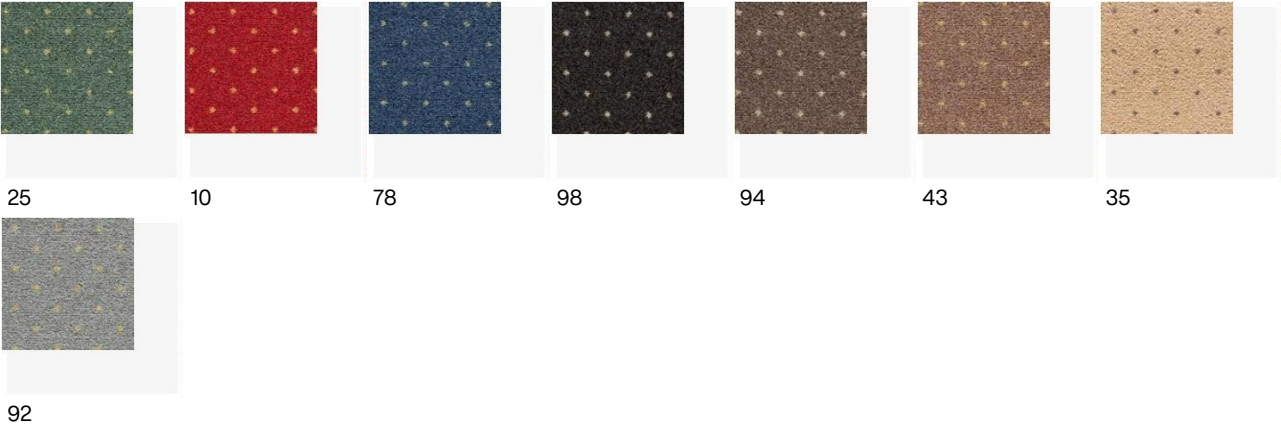

MASERIA

BOUTIQUE COLLECTION

COLOURS

Standard colourful

WIDTH

4 m

DESIGN REPEAT CM

5,1(W) X 5,1(H)